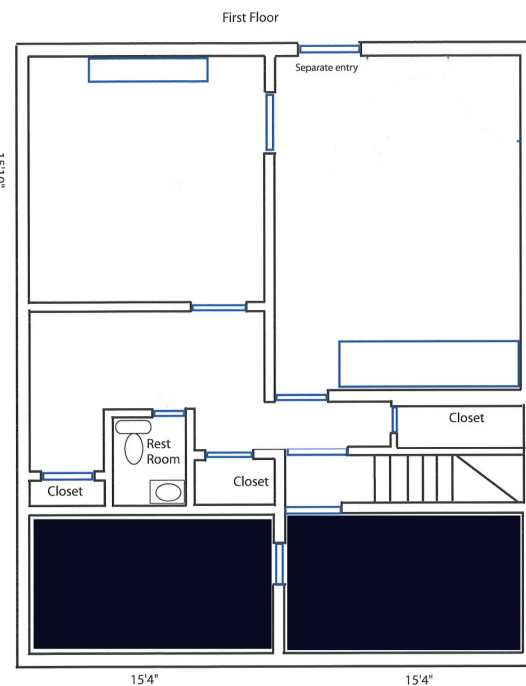

## Prime Office Space

2134 Alpine Place, Cincinnati, OH 45206

- Ground Level Office Space Rental in Walnut Hills near Eden Park
- Approximately 750 feet
- Private entrance
- Off street parking
- Freshly updated
- Rent \$800 per month plus utilities
- Weekly cleaning & security included